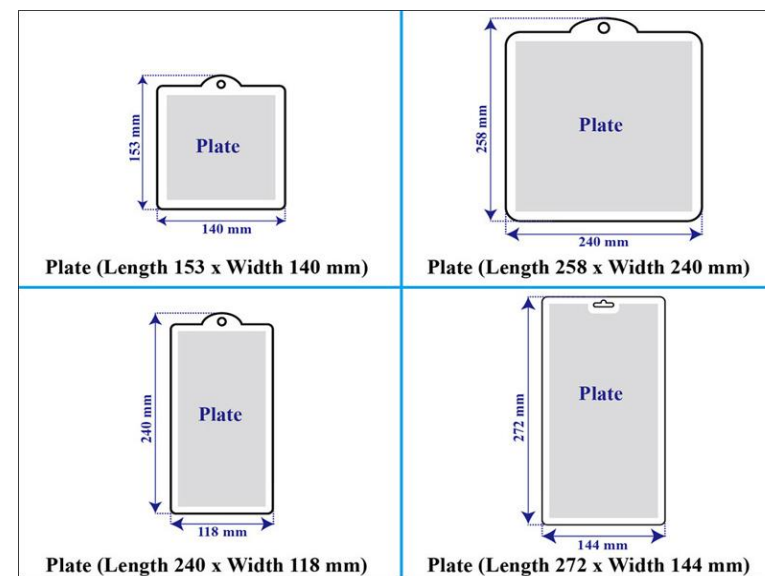

Insects and birds 昆蟲和鳥類

Code	Model	photo	More photos	Dimensions (one cavity)	weight (one cavity)	Plate sizes (1 plate have many cavities)	specification	MOQ (Minimum order quantity)
1	MPK-C09 中模改大模 2019年2月1日		http://www.memorypack.com.tw/image/index/soapmolds/soapmolds/c/c09/soapmold/tray_bar_soapmaking_pottery_div_mpk_C09.html	about 80.0 x 65.0 x 25.0 mm	about 120.0 gram	Length 258 x Width 240 mm	4 cavities	100 plates
2	MPK-D06		http://www.memorypack.com.tw/image/index/soapmolds/soapmolds/d/d06/soapmold/tray_bar_soapmaking_pottery_div_mpk_D06.html	about 81.0 x 66.0 x 35.0 mm	about 110.0 gram	Length 258 x Width 240 mm	4 cavities	100 plates
3	MPK-D16		http://www.memorypack.com.tw/image/index/soapmolds/soapmolds/d/d16/soapmold/tray_bar_soapmaking_pottery_div_mpk_D16.html	about 82.0 x 70.0 x 30.0 mm	about 100.0 gram	Length 240 x Width 118 mm	2 cavities	100 plates
4	MPK-E08		http://www.memorypack.com.tw/image/index/soapmolds/soapmolds/e/e08/soapmold/tray_bar_soapmaking_pottery_div_mpk_E08.html	about 78.0 x 78.0 x 25.0 mm	about 80.0 gram	Length 240 x Width 118 mm	2 cavities	100 plates
5	MPK-F16		http://www.memorypack.com.tw/image/index/soapmolds/soapmolds/f/f16/soapmold/tray_bar_soapmaking_pottery_div_mpk_F16.html	about 78.0 x 100.0 x 30.0 mm	about 130.0 gram	Length 240 x Width 118 mm	2 cavities	100 plates