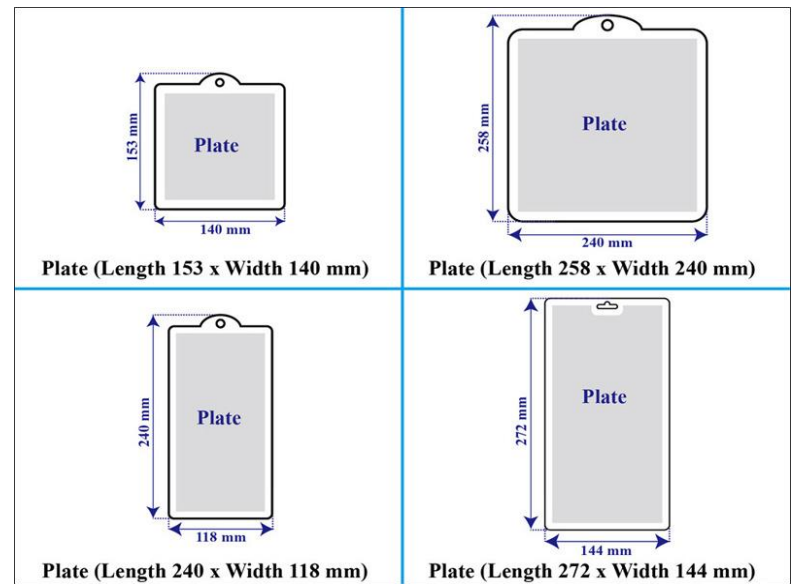

Constellations 十二星座

Code	Model	photo	More photos	Dimensions (one cavity)	weight (one cavity)	Plate sizes (1 plate have many cavities)	specification	MOQ (Minimum order quantity)
1	MPK-E01		http://www.memorypack.com.tw/image/index/soap-molds/soap-molds/e/e01/soap-tray-bar-soapmaking-tery-diy-mpk-E01.html	about 70.0 x 76.0 x 25.0 mm	about 70.0 gram	Length 240 x Width 118 mm	2 cavities	100 plates
2	MPK-E02 中模改大模 2019年2月1日		http://www.memorypack.com.tw/image/index/soap-molds/soap-molds/e/e02/soap-tray-bar-soapmaking-tery-diy-mpk-E02.html	about 85.0 x 85.0 x 25.0 mm	about 85.0 gram	Length 258 x Width 240 mm	4 cavities	100 plates
3	MPK-E03 中模改大模 2019年2月1日		http://www.memorypack.com.tw/image/index/soap-molds/soap-molds/e/e03/soap-tray-bar-soapmaking-tery-diy-mpk-E03.html	about 75.0 x 77.0 x 25.0 mm	about 85.0 gram	Length 258 x Width 240 mm	4 cavities	100 plates
4	MPK-E04		http://www.memorypack.com.tw/image/index/soap-molds/soap-molds/e/e04/soap-tray-bar-soapmaking-tery-diy-mpk-E04.html	about 76.0 x 76.0 x 25.0 mm	about 90.0 gram	Length 240 x Width 118 mm	2 cavities	100 plates