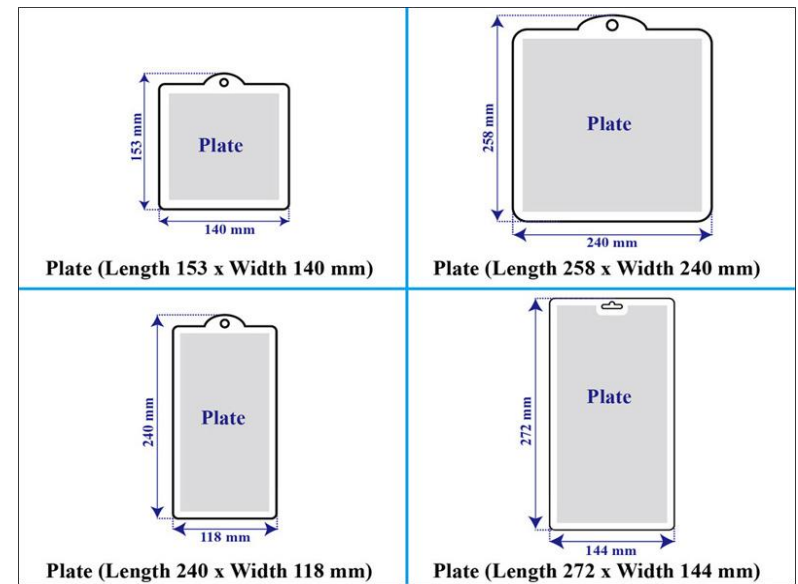

Ancient fossils 古化石

Code	Model	photo	More photos	Dimensions (one cavity)	weight (one cavity)	Plate sizes (1 plate have many cavities)	specification	MOQ (Minimum order quantity)
1	MPK-M101	 MemoryPack M101	https://youtu.be/5YNHmnsx8	about 77.0 x 55.0 x 23.0 mm	about 40.0 gram	Length 258 x Width 240 mm	5 cavities	100 plates
2	MPK-M102	 MemoryPack M102	https://youtu.be/mwLcXSUC	about 77.0 x 55.0 x 23.0 mm	about 40.0 gram	Length 258 x Width 240 mm	5 cavities	100 plates
3	MPK-M103	 MemoryPack M103	https://youtu.be/Vt-bSPZwx8	about 77.0 x 55.0 x 23.0 mm	about 40.0 gram	Length 258 x Width 240 mm	5 cavities	100 plates