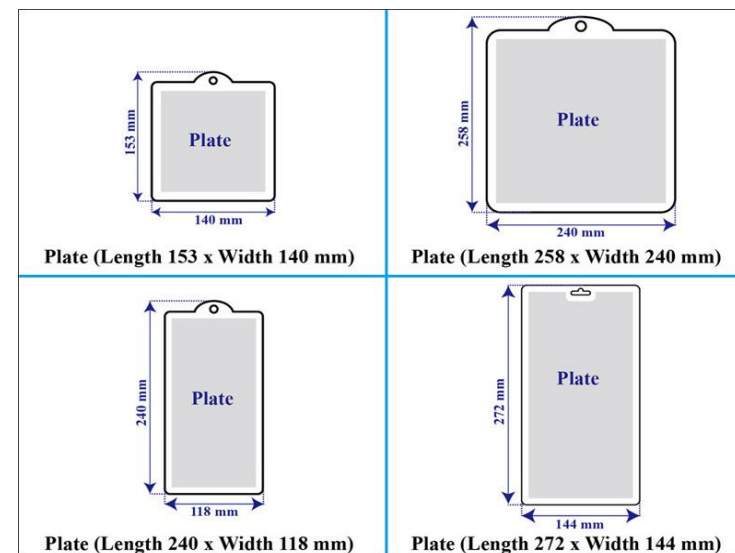

Constellations 十二星座

Code	Model	photo	More photos	Dimensions (one cavity)	weight (one cavity)	Plate sizes (1 plate have many cavities)	specification	Price for 1 plate (USD)	MOQ (Minimum order quantity)
1	MPK-E01		http://www.memorypack.com.tw/image/index/soapmolds/soapmolds/e/e01/soaps/traybarsoapmaking/potterydiympkE01.html	about 70.0 x 76.0 x 25.0 mm	about 70.0 gram	Length 240 x Width 118 mm	2 cavities	0.45	100 plates
2	MPK-E02		http://www.memorypack.com.tw/image/index/soapmolds/soapmolds/e/e02/soaps/traybarsoapmaking/potterydiympkE02.html	about 85.0 x 85.0 x 25.0 mm	about 85.0 gram	Length 240 x Width 118 mm	2 cavities	0.45	100 plates
3	MPK-E03		http://www.memorypack.com.tw/image/index/soapmolds/soapmolds/e/e03/soaps/traybarsoapmaking/potterydiympkE03.html	about 75.0 x 77.0 x 25.0 mm	about 85.0 gram	Length 240 x Width 118 mm	2 cavities	0.45	100 plates
4	MPK-E04		http://www.memorypack.com.tw/image/index/soapmolds/soapmolds/e/e04/soaps/traybarsoapmaking/potterydiympkE04.html	about 76.0 x 76.0 x 25.0 mm	about 90.0 gram	Length 240 x Width 118 mm	2 cavities	0.45	100 plates
5	MPK-E05		http://www.memorypack.com.tw/image/index/soapmolds/soapmolds/e/e05/soaps/traybarsoapmaking/potterydiympkE05.html	about 85.0 x 85.0 x 25.0 mm	about 70.0 gram	Length 240 x Width 118 mm	2 cavities	0.45	100 plates